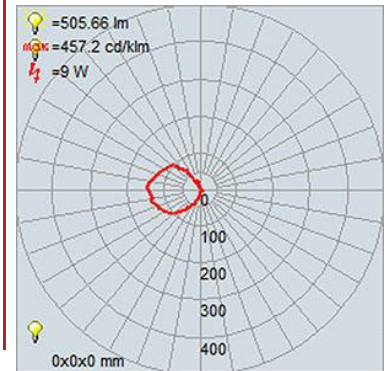

IES FILE

In addition to Access Lighting's purchase and warranty terms and conditions, by signing below or placing an order, you agree that you are authorized to bind the entity placing any order and acknowledge the following: All of sizes and measurements are approximate and all images are for illustrative purposes only. In the event of an inconsistency, the "Product Measurements" section controls. There also may be slight differences in the colors and designs compared to the displayed and printed images.

Signature: _____

Print Name _____ Date: _____

Toll Free 800-828-5483 www.AccessLighting.com

14410 Myford Road, Irvine, CA 92606

The information is subject to change without notice.

11/8/2022

63148LEDD-ABB_SDG.pdf