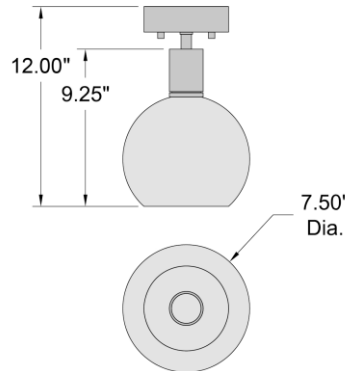

PRODUCT MEASUREMENTS

FIXTURE	BACKPLATE / CANOPY
Length:	Length
Width:	Width:
Diameter 7.5"	Diameter: 4.5"
Height: 12"	Height: 1"
Extension:	
Overall Height:	

TECHNICAL SPECIFICATIONS

SPECIFICATIONS

Frame Material: Steel
Diffuser Material: Glass
Lamping Type: SSL (Dedicated LED) Jbox: Standard
Lamping Base: SSL Lamp Wattage: 9 W
Lamp Quantity: 1 Total Wattage: 9 W
Voltage: 120v Lamps Included: Yes

IES FILE

In addition to Access Lighting's purchase and warranty terms and conditions, by signing below or placing an order, you agree that you are authorized to bind the entity placing any order and acknowledge the following: All of sizes and measurements are approximate and all images are for illustrative purposes only. In the event of an inconsistency, the "Product Measurements" section controls. There also may be slight differences in the colors and designs compared to the displayed and printed images.